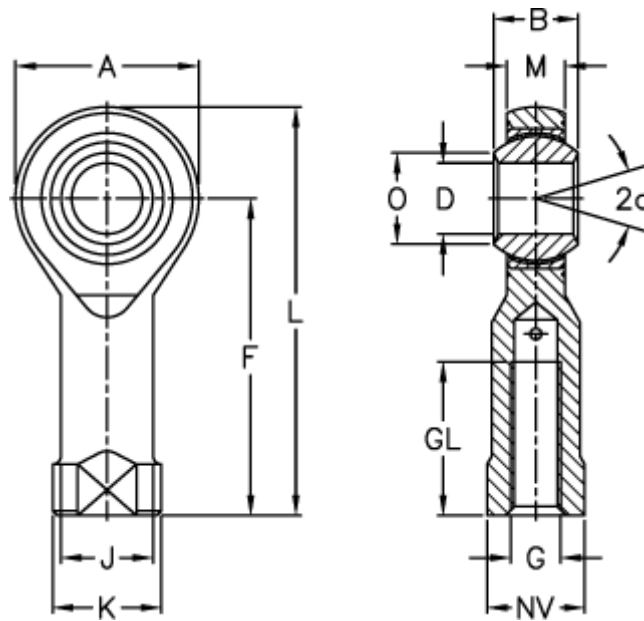

Article number: 03219022

Description: Fluro Rod End GILRSW 22-R

Housing and ball in stainless steel with left-handed thread

Measures

A	= 54	J	= 30	Weight (g) = 540
a (degrees)	= 15	K	= 37	
B	= 28	L	= 111	
D	= 22	M	= 20	
Dynamic load C (kN)	= 97	NV	= 32	
F	= 84	O	= 25.8	
G	= M22x1,5	Permissible rpm	= 170	
GL	= 37	Static load C0 (kN)	= 100	